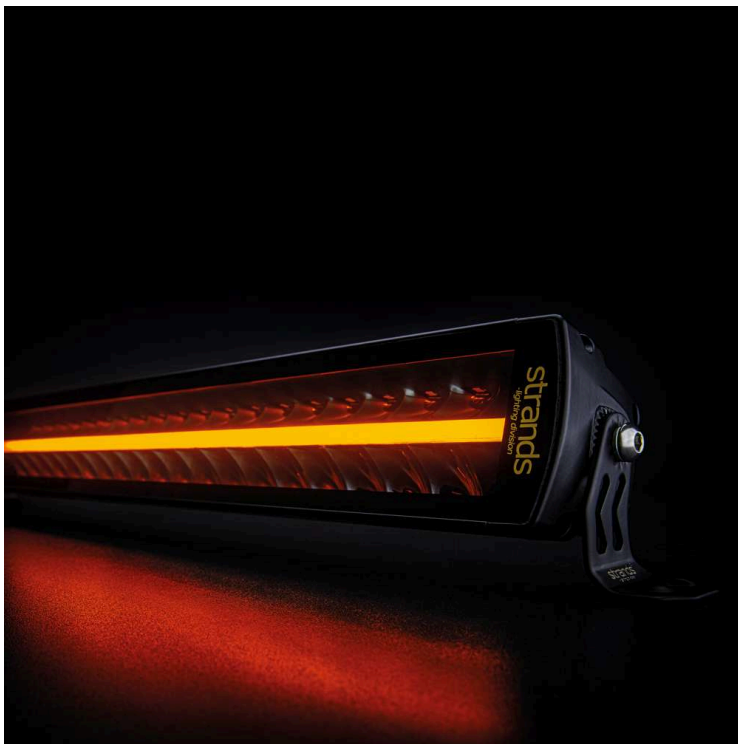

Part No. 809167

SIBERIA OUTLAW LED BAR 22"

SIBERIA OUTLAW LED BAR 22"

WHITE / AMBER POS. | LONG-DISTANCE BEAM

The Siberia family expands with Siberia Outlaw. The world's strongest LED-bar with a 1 lux of 1220 meters and with a size of 22". If we talked before about a groundbreaking design in combination with revolutionary features, Siberia Outlaw pushe...

[Read more](#)

Consumption	270 W
Functions	Amber Pos., White pos., Driving beam
Consumption specific function	White pos. 5.5W, Driving 270W, Amber pos. 14.5W
Actual lumen	13007 lm
1 lux @	1174 m
Color temperature	6500 K
Beam pattern	Long-distance beam
Connection	Cable
Cable length	2500 mm
Color lens	Clear

Color LED's	White Amber
Material housing/chassi	Aluminium
Material lens	Polycarbonate
Length	562 mm
Depth	71.5 mm
Height	76 mm
Height including bracket	89 mm
IP-class	IP67/69K
Operating temperature	-30 · +65 °C